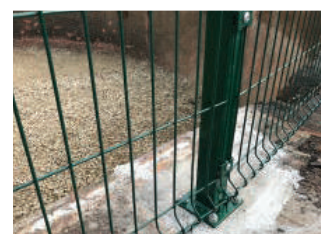

50kg BraceBlok®

40kg LiftBlok™

Water Filled Ballast

"Green Giant" Ballast Bins

275kg Cement Free Ballast

750kg SafeBlok™ *

Bolted in Ground

*Also available Ultra Low Carbon Concrete Ballast Block

The base units are stackable to save space when not in use and the bottom most base unit has fork lift pockets so that the stack can be positioned easily.

The posts are supplied with a plastic cap incorporating hanging hooks to assist installation.